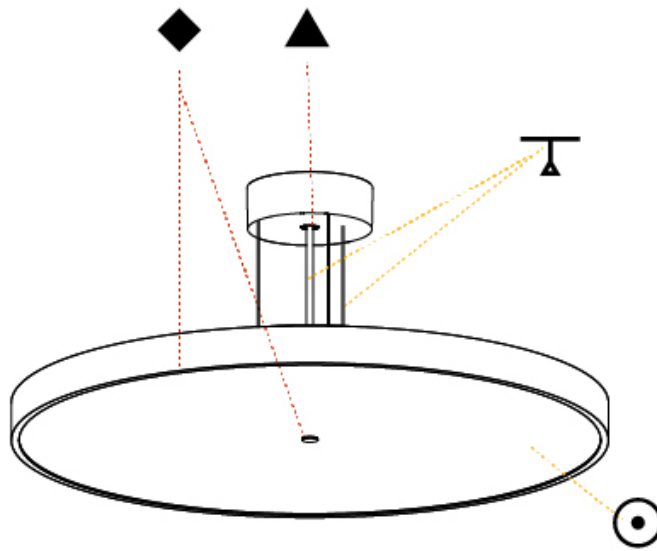

A300004-

PROJECT _____

TYPE _____

SPECIFIER _____

QUANTITY _____

DATE _____

A