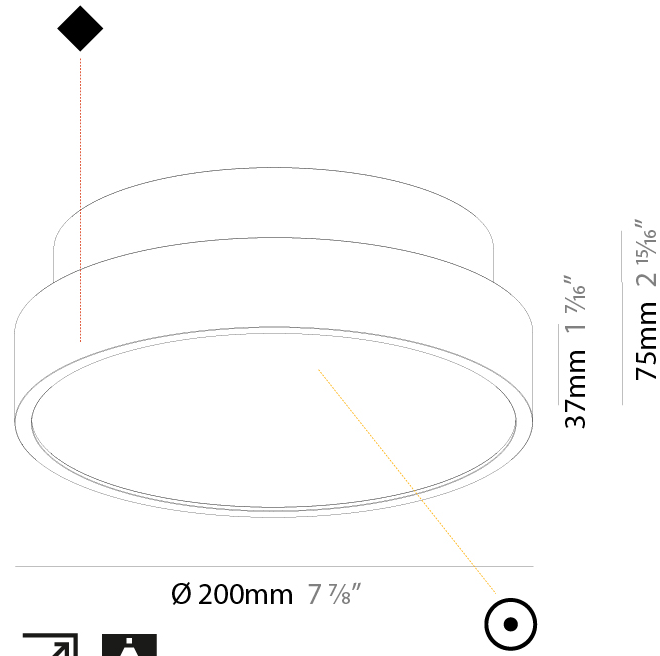

GENERAL

Series: Sign Diva
Subseries: Sign Diva
Brand: Prolicht
Division: Architectural
Mounting Type: Surface
Mounting Location: Ceiling
Subcategory: Ambient

PHYSICAL

Shape: Round
Diameter (mm): 200
Diameter (in): 7 7/8
Height (mm): 75
Height (in): 2 15/16
Light Distribution: Direct
Weight (kg): 1.122
Weight (lbs): 2.474
Diffuser: PMMA - Opal/Micro-Prism/Sparkling Secret/Vintage Industrial with Shine Ring
Fixture Finish: SSR / BKV / CWI / CRY / HAB / UFT / ITA / RUA / FTG / MYG / LOD / PUS / FRO / FUP / KIA / POP / BLS / SPG / MEY / GOH / GUM / CHC / COM / ABZ / JAG / OBR / MOS / ROR
Fixture Material: Extruded Aluminum / Steel

ELECTRICAL

Lamp Type: LED (Zhaga Standard)
Input Wattage (W): 12.1
Total Output Wattage (W): 11
Dimming: Tri-Mode (Non-Dimming and Phase Dimming (120Vac only) and 0-10V Dimming)
Driver Included: Yes
Driver Location: Integrated
Driver Type: Constant Current - Universal
Driver Class: Class 2
Input Voltage (V): 120 - 277
Constant Current (MA): 350

LED

Color Temperature (°K): 3000 / 3500 / 4000
Max. Delivered Lumen (lm): 1040 / 1058 / 1080
CRI: >90 CRI
Lamp Life (hrs): 50000

OPTICAL

RATINGS AND CERTIFICATIONS

Certified By: Certified for North American Standards
IP rating: IP20