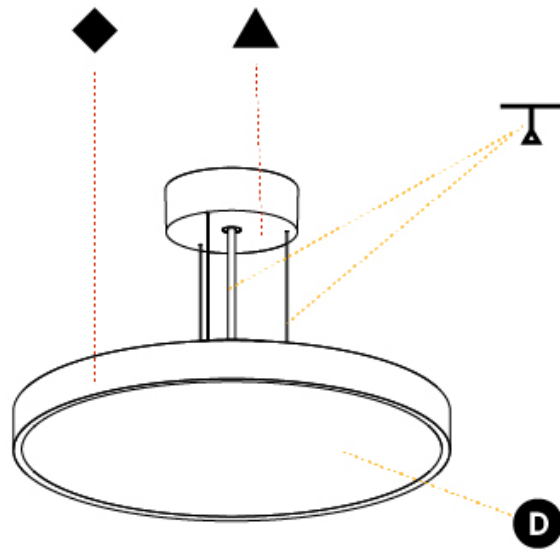

SIGN DIVA KORONA SUSPENSION

A300011-

PROJECT	_____
TYPE	_____
SPECIFIER	_____
QUANTITY	_____
DATE	_____