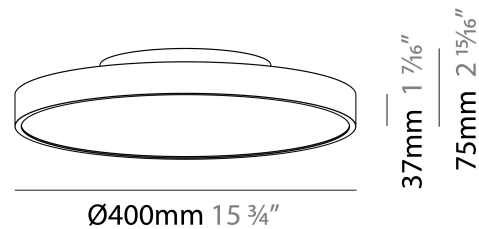

GENERAL

Series: Sign Diva
Subseries: Sign Diva
Brand: Prolicht
Division: Architectural
Mounting Type: Surface
Mounting Location: Ceiling
Subcategory: Ambient

PHYSICAL

Shape: Round
Diameter (mm): 400
Diameter (in): 15 3/4
Height (mm): 75
Height (in): 2 15/16
Light Distribution: Direct / Indirect
Weight (kg): 2.302
Weight (lbs): 5.075
Diffuser: Direct - PMMA - Opal/Micro-Prism/Sparkling Secret/Vintage Industrial with Shine Ring / Indirect - White/Yellow/Orange/Red/Blue/Green
Fixture Finish: SSR / BKV / CWI / CRY / HAB / UFT / ITA / RUA / FTG / MYG / LOD / PUS / FRO / FUP / KIA / POP / BLS / SPG / MEY / GOH / GUM / CHC / COM / ABZ / JAG / OBR / MOS / ROR
Fixture Material: Extruded Aluminum / Steel

ELECTRICAL

Lamp Type: LED (Zhaga Standard)
Input Wattage (W): 19.8
Total Output Wattage (W): 16
Dimming: Tri-Mode (Non-Dimming and Phase Dimming (120Vac only) and 0-10V Dimming)
Driver Included: Yes
Driver Location: Integrated
Driver Type: Constant Current - Universal
Driver Class: Class 2
Input Voltage (V): 120 - 277
Constant Current (MA): 500

LED

Color Temperature (*K): 3000 / 3500 / 4000
Max. Delivered Lumen (lm): 2280 / 2313 / 2360
CRI: >90 CRI
Lamp Life (hrs): 50000

OPTICAL

RATINGS AND CERTIFICATIONS

Certified By: Certified for North American Standards
IP rating: IP20