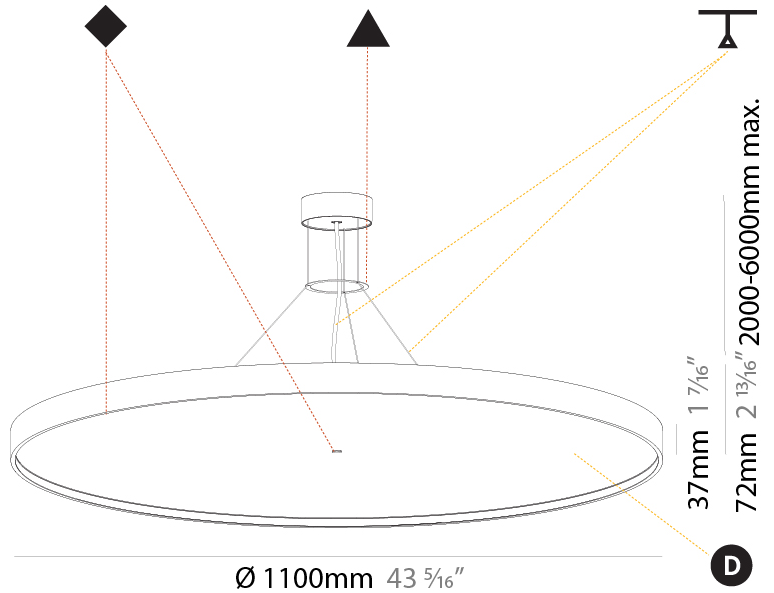

GENERAL

Series: Sign Diva
Subseries: Sign Diva
Brand: Prolicht
Division: Architectural
Mounting Type: Suspension
Mounting Location: Ceiling
Subcategory: Pendant

PHYSICAL

Shape: Round
Diameter (mm): 1100
Diameter (in): 43 ⁵/₁₆"
Height (mm): 72
Height (in): 2 ¹³/₁₆"
Light Distribution: Direct / Indirect
Weight (kg): 20.78
Weight (lbs): 45.81
Diffuser: PMMA - Opal / Micro-Prism / Sparkling Secret / Vintage Industrial
Fixture Finish: SSR / BKV / CWI / CRY / HAB / UFT / ITA / RUA / FTG / MYG / LOD / PUS / FRO / FUP / KIA / POP / BLS / SPG / MEY / GOH / GUM / CHC / COM / ABZ / JAG / OBR / MOS / ROR
Fixture Material: Extruded Aluminum / Steel
Cable Details: 2,000mm/78 3/4" or 6,000mm/236 1/4" Transparent Cable

ELECTRICAL

Lamp Type: LED (Zhaga Standard)
Input Wattage (W): 169.4 / 28.6
Total Output Wattage (W): 135 / 24
Dimming: Tri-Mode (Non-Dimming and Phase Dimming (120Vac only) and 0-10V Dimming)
Driver Included: Yes
Driver Location: Integrated
Driver Type: Constant Current - Universal
Driver Class: Class 2
Input Voltage (V): 120 - 277
Constant Current (MA): 600 / 350

LED

Color Temperature (*K): 2700 / 3000 / 3500 / 4000
Max. Delivered Lumen (lm): 20030 / 20610 / 21050 / 21480
CRI: >90 CRI
Lamp Life (hrs): 50000

OPTICAL

RATINGS AND CERTIFICATIONS

Certified By: Certified for North American Standards
IP rating: IP20