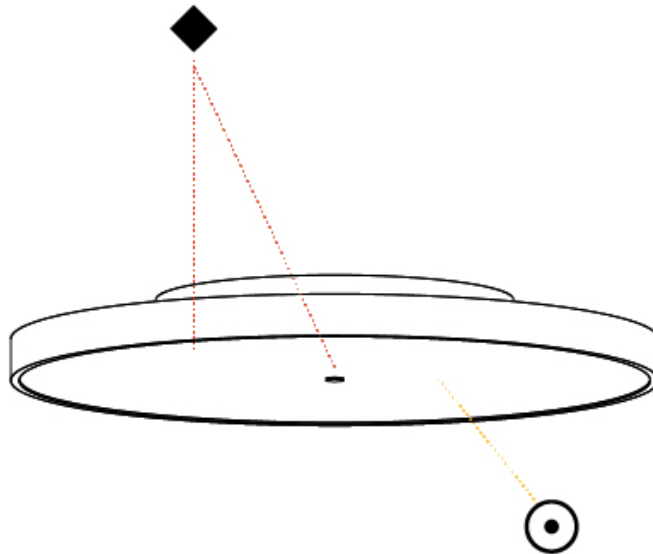

A3D092-

PROJECT
TYPE
SPECIFIER
QUANTITY
DATE