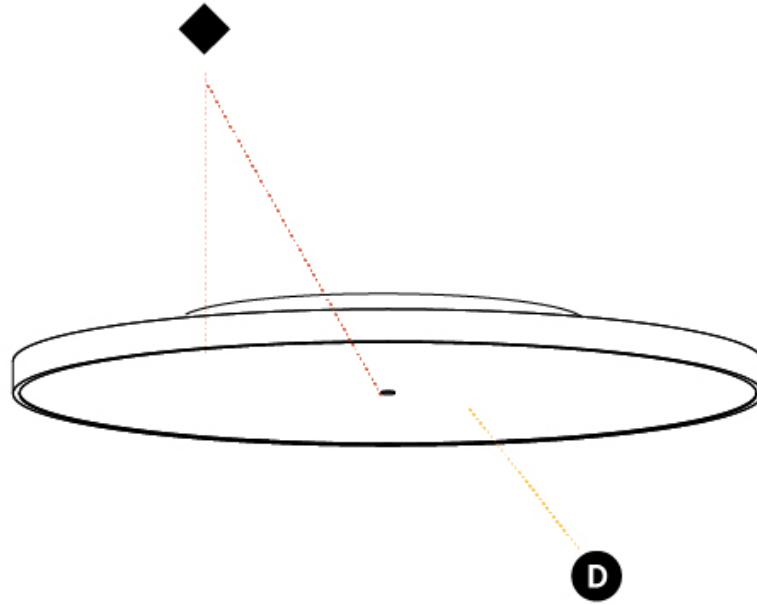

A3D093-

PROJECT	_____
TYPE	_____
SPECIFIER	_____
QUANTITY	_____
DATE	_____