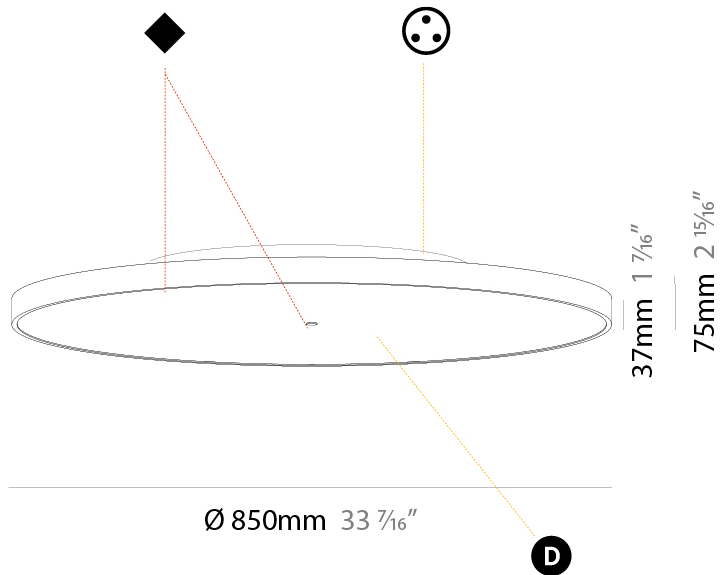

GENERAL

Series: Sign Diva
Subseries: Sign Diva
Brand: Prolicht
Division: Architectural
Mounting Type: Surface
Mounting Location: Ceiling
Subcategory: Ambient

PHYSICAL

Shape: Round
Diameter (mm): 850
Diameter (in): 33 ⁷/₁₆
Height (mm): 75
Height (in): 2 ¹⁵/₁₆
Light Distribution: Direct / Indirect
Weight (kg): 12.906
Weight (lbs): 28.453
Diffuser: Direct - PMMA - Opal/Micro-Prism/Sparkling Secret/Vintage Industrial with Shine Ring / Indirect - White/Yellow/Orange/Red/Blue/Green
Fixture Finish: SSR / BKV / CWI / CRY / HAB / UFT / ITA / RUA / FTG / MYG / LOD / PUS / FRO / FUP / KIA / POP / BLS / SPG / MEY / GOH / GUM / CHC / COM / ABZ / JAG / OBR / MOS / ROR
Fixture Material: Extruded Aluminum / Steel

ELECTRICAL

Lamp Type: LED (Zhaga Standard)
Input Wattage (W): 96.8
Total Output Wattage (W): 76.8
Dimming: Tri-Mode (Non-Dimming and Phase Dimming (120Vac only) and 0-10V Dimming)
Driver Included: Yes
Driver Location: Integrated
Driver Type: Constant Current - Universal
Driver Class: Class 2
Input Voltage (V): 120 - 277
Constant Current (MA): 600

LED

Color Temperature (°K): 3000 / 3500 / 4000
Max. Delivered Lumen (lm): 11160 / 11388 / 11620
CRI: >90 CRI
Lamp Life (hrs): 50000

OPTICAL

RATINGS AND CERTIFICATIONS

Certified By: Certified for North American Standards
IP rating: IP20