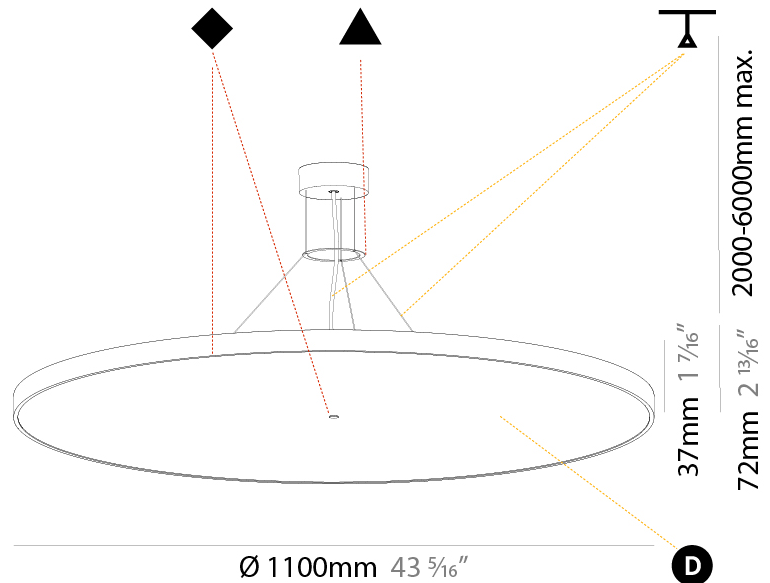

GENERAL

Series: Sign Diva
Subseries: Sign Diva
Brand: Prolicht
Division: Architectural
Mounting Type: Suspension
Mounting Location: Ceiling
Subcategory: Pendant

PHYSICAL

Shape: Round
Diameter (mm): 1100
Diameter (in): 43 ⁵/₁₆"
Height (mm): 86
Height (in): 3 ³/₈"
Light Distribution: Direct
Weight (kg): 19.475
Weight (lbs): 42.94
Diffuser: PMMA - Opal / Micro-Prism / Sparkling Secret / Vintage Industrial
Fixture Finish: SSR / BKV / CWI / CRY / HAB / UFT / ITA / RUA / FTG / MYG / LOD / PUS / FRO / FUP / KIA / POP / BLS / SPG / MEY / GOH / GUM / CHC / COM / ABZ / JAG / OBR / MOS / ROR
Fixture Material: Extruded Aluminum / Steel
Cable Details: 2,000mm/78 3/4" or 6,000mm/236 1/4" Transparent Cable

ELECTRICAL

Lamp Type: LED (Zhaga Standard)
Input Wattage (W): 169.4
Total Output Wattage (W): 134
Dimming: Tri-Mode (Non-Dimming and Phase Dimming (120Vac only) and 0-10V Dimming)
Driver Included: Yes
Driver Location: Integrated
Driver Type: Constant Current - Universal
Driver Class: Class 2
Input Voltage (V): 120 - 277
Constant Current (MA): 600

LED

Color Temperature (*K): 2700 / 3000 / 3500 / 4000
Max. Delivered Lumen (lm): 16140 / 19520 / 19933 / 20340
CRI: >90 CRI
Lamp Life (hrs): 50000

OPTICAL

RATINGS AND CERTIFICATIONS

Certified By: Certified for North American Standards
IP rating: IP20