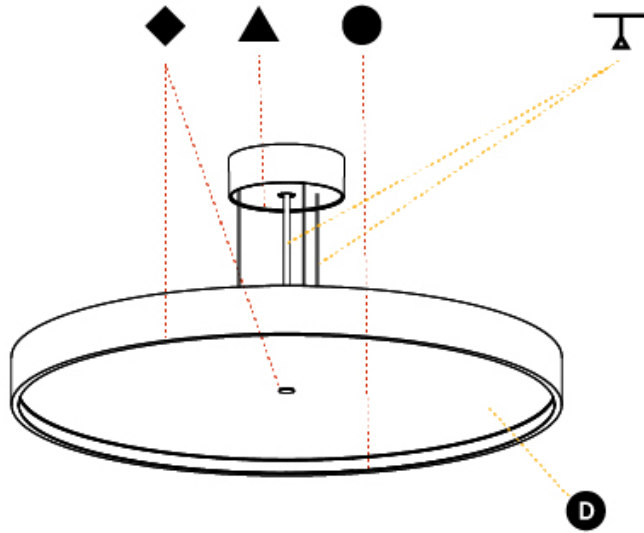

SIGN DIVA KORONA SUSPENSION

A300013-

PROJECT
TYPE
SPECIFIER
QUANTITY
DATE