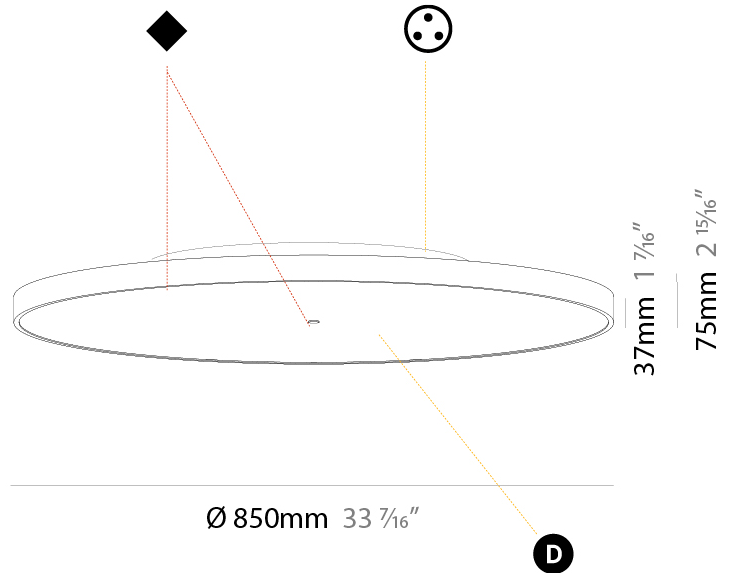

GENERAL

Series: Sign Diva
Subseries: Sign Diva Korona
Brand: Prolicht
Division: Architectural
Mounting Type: Surface
Mounting Location: Ceiling
Subcategory: Ambient

PHYSICAL

Shape: Round
Diameter (mm): 850
Diameter (in): 33 ⁷/₁₆
Height (mm): 89
Height (in): 3 ¹/₂
Light Distribution: Direct / Indirect
Weight (kg): 13.283
Weight (lbs): 29.284
Diffuser: Direct - PMMA - Opal/Micro-Prism/Sparkling Secret/Vintage Industrial / Indirect - White/Yellow/Orange/Red/Blue/Green
Fixture Finish: SSR / BKV / CWI / CRY / HAB / UFT / ITA / RUA / FTG / MYG / LOD / PUS / FRO / FUP / KIA / POP / BLS / SPG / MEY / GOH / GUM / CHC / COM / ABZ / JAG / OBR / MOS / ROR
Fixture Material: Extruded Aluminum / Steel

ELECTRICAL

Lamp Type: LED (Zhaga Standard)
Input Wattage (W): 96.8
Total Output Wattage (W): 76.8
Dimming: Tri-Mode (Non-Dimming and Phase Dimming (120Vac only) and 0-10V Dimming)
Driver Included: Yes
Driver Location: Integrated
Driver Type: Constant Current - Universal
Driver Class: Class 2
Input Voltage (V): 120 - 277
Constant Current (MA): 600

LED

Color Temperature (°K): 3000 / 3500 / 4000
Max. Delivered Lumen (lm): 11160 / 11388 / 11620
CRI: >90 CRI
Lamp Life (hrs): 50000

OPTICAL

RATINGS AND CERTIFICATIONS

Certified By: Certified for North American Standards
IP rating: IP20

PROJECT
TYPE
SPECIFIER
QUANTITY
DATE