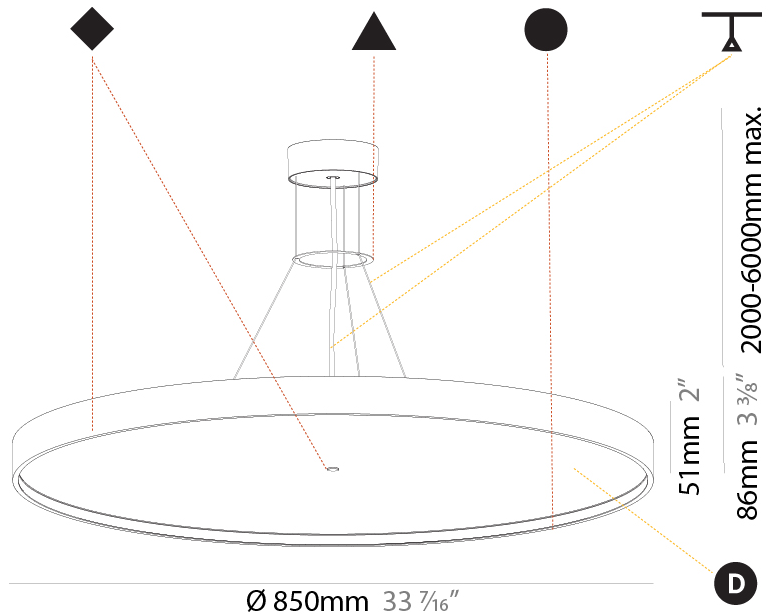

OPTICAL

RATINGS AND CERTIFICATIONS

Certified By: Certified for North American Standards
IP rating: IP20