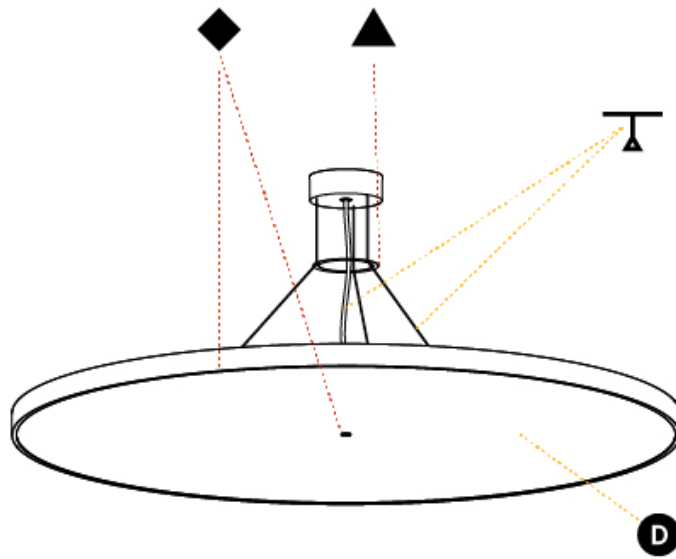

SIGN DIVA SUSPENSION

A300009-

PROJECT	_____
TYPE	_____
SPECIFIER	_____
QUANTITY	_____
DATE	_____