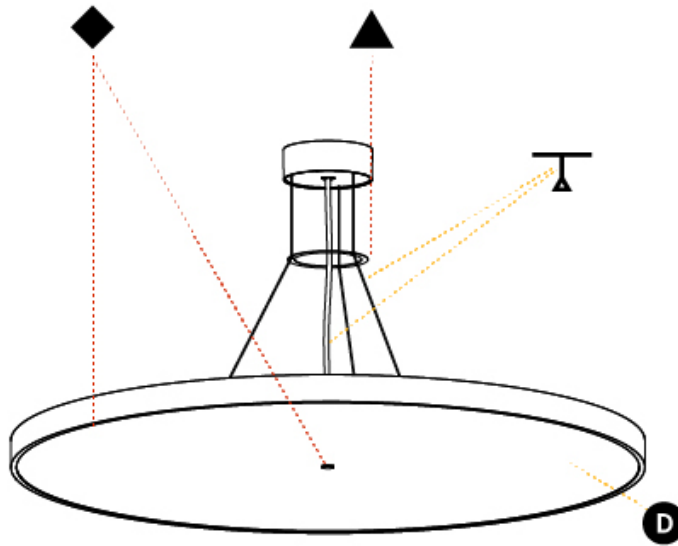

SIGN DIVA SUSPENSION

A300007-

PROJECT	_____
TYPE	_____
SPECIFIER	_____
QUANTITY	_____
DATE	_____

A