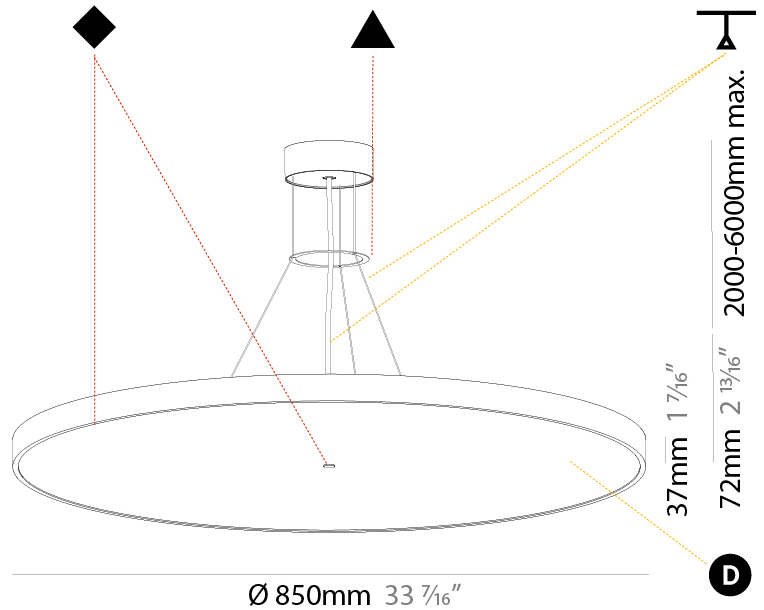

GENERAL

Series: Sign Diva
Subseries: Sign Diva
Brand: Prolicht
Division: Architectural
Mounting Type: Suspension
Mounting Location: Ceiling
Subcategory: Pendant

PHYSICAL

Shape: Round
Diameter (mm): 850
Diameter (in): 33 7/16
Height (mm): 72
Height (in): 2 13/16
Max. Overall Height (mm): 6072
Max. Overall Height (in): 239 7/16
Light Distribution: Direct / Indirect
Weight (kg): 14.868
Weight (lbs): 32.78
Diffuser: PMMA - Opal / Micro-Prism / Sparkling Secret / Vintage Industrial
Fixture Finish: SSR / BKV / CWI / CRY / HAB / UFT / ITA / RUA / FTG / MYG / LOD / PUS / FRO / FUP / KIA / POP / BLS / SPG / MEY / GOH / GUM / CHC / COM / ABZ / JAG / OBR / MOS / ROR
Fixture Material: Extruded Aluminum / Steel
Cable Details: 2000mm or 6000mm Transparent Cable

ELECTRICAL

Lamp Type: LED (Zhaga Standard)
Input Wattage (W): 118.8
Total Output Wattage (W): 94.8
Dimming: Tri-Mode (Non-Dimming and Phase Dimming (120Vac only) and 0-10V Dimming)
Driver Included: Yes
Driver Location: Integrated
Driver Type: Constant Current - Universal
Driver Class: Class 2
Input Voltage (V): 120 - 277
Constant Current (MA): 600 / 350

LED

Color Temperature (°K): 2700 / 3000 / 3500 / 4000
Max. Delivered Lumen (lm): 9880 / 12310 / 12554 / 12810
CRI: >90 CRI
Lamp Life (hrs): 50000

OPTICAL

RATINGS AND CERTIFICATIONS

Certified By: Certified for North American Standards
IP rating: IP20

PROJECT
TYPE
SPECIFIER
QUANTITY
DATE