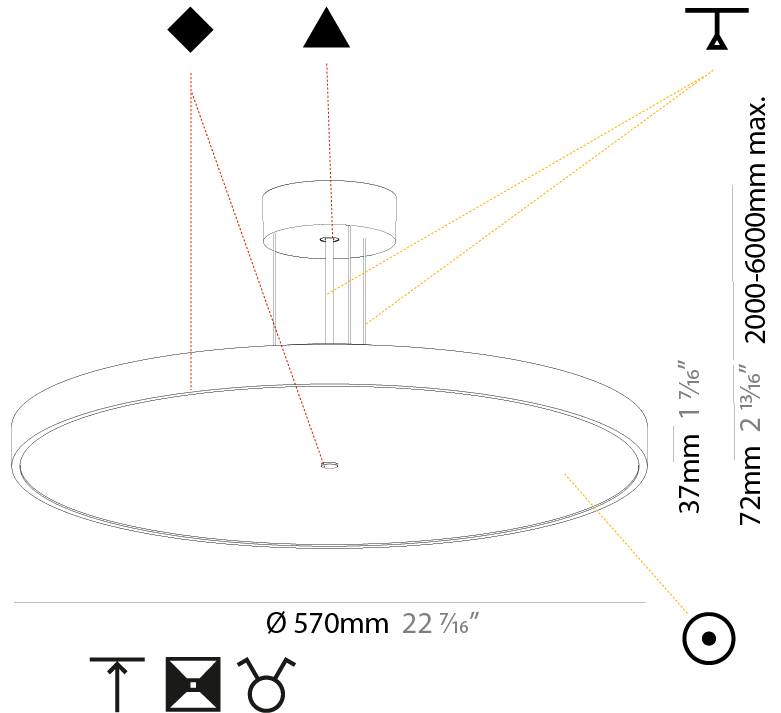

GENERAL

Series: Sign Diva
Subseries: Sign Diva
Brand: Prolicht
Division: Architectural
Mounting Type: Suspension
Mounting Location: Ceiling
Subcategory: Pendant

PHYSICAL

Shape: Round
Diameter (mm): 570
Diameter (in): 22 7/16
Height (mm): 72
Height (in): 2 13/16
Max. Overall Height (mm): 6072
Max. Overall Height (in): 239 7/16
Light Distribution: Direct / Indirect
Weight (kg): 8.548
Weight (lbs): 18.85
Diffuser: PMMA - Opal / Micro-Prism / Sparkling Secret / Vintage Industrial with Shine Ring
Fixture Finish: SSR / BKV / CWI / CRY / HAB / UFT / ITA / RUA / FTG / MYG / LOD / PUS / FRO / FUP / KIA / POP / BLS / SPG / MEY / GOH / GUM / CHC / COM / ABZ / JAG / OBR / MOS / ROR
Fixture Material: Extruded Aluminum / Steel
Cable Details: 2000mm or 6000mm Transparent Cable

ELECTRICAL

Lamp Type: LED (Zhaga Standard)
Input Wattage (W): 80.3
Total Output Wattage (W): 53 / 18
Dimming: Tri-Mode (Non-Dimming and Phase Dimming (120Vac only) and 0-10V Dimming)
Driver Included: Yes
Driver Location: Integrated
Driver Type: Constant Current - Universal
Driver Class: Class 2
Input Voltage (V): 120 - 277
Constant Current (MA): 350

LED

Color Temperature (°K): 2700 / 3000 / 3500 / 4000
Max. Delivered Lumen (lm): 6110 / 7650 / 7801 / 7960
CRI: >90 CRI
Lamp Life (hrs): 50000

OPTICAL

RATINGS AND CERTIFICATIONS

Certified By: Certified for North American Standards
IP rating: IP20