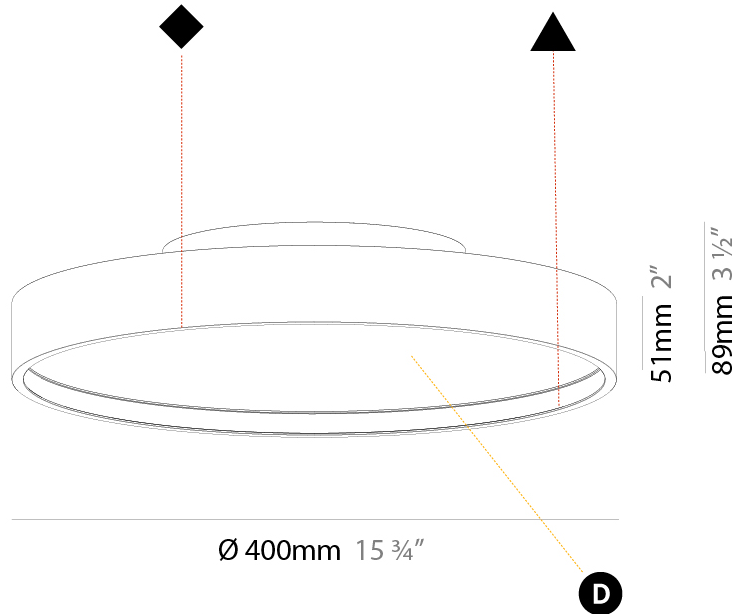

1. To build a product code in our configurator select the specify button on the base model # product page
2. To build a manual product code on this datasheet choose from the options listed below in blue font and add the suffix to the base model #

GENERAL

Series: Sign Diva
Subseries: Sign Diva Korona
Brand: Prolicht
Division: Architectural
Mounting Type: Surface
Mounting Location: Ceiling
Subcategory: Ambient

PHYSICAL

Shape: Round
Diameter (mm): 400
Diameter (in): 15 3/4
Height (mm): 89
Height (in): 3 1/2
Light Distribution: Direct
Weight (kg): 2.636
Weight (lbs): 5.811
Diffuser: [PMMA - Opal/Micro-Prism/Sparkling Secret/Vintage Industrial](#)
Fixture Finish: [SSR / BKV / CWI / CRY / HAB / UFT / ITA / RUA / FTG / MYG / LOD / PUS / FRO / FUP / KIA / POP / BLS / SPG / MEY / GOH / GUM / CHC / COM / ABZ / JAG / OBR / MOS / ROR](#)
Fixture Material: [Extruded Aluminum / Steel](#)

ELECTRICAL

Lamp Type: LED (Zhaga Standard)
Input Wattage (W): 19.8
Total Output Wattage (W): 16
Dimming: [Tri-Mode (Non-Dimming and Phase Dimming (120Vac only) and 0-10V Dimming)](#)
Driver Included: Yes
Driver Location: Integrated
Driver Type: Constant Current - Universal
Driver Class: Class 2
Input Voltage (V): 120 - 277
Constant Current (MA): 500

LED

[Color Temperature (°K): 3000 / 3500 / 4000](#)
Max. Delivered Lumen (lm): 2260 / 2293 / 2340
CRI: >90 CRI
Lamp Life (hrs): 50000

OPTICAL

RATINGS AND CERTIFICATIONS

Certified By: Certified for North American Standards
IP rating: IP20