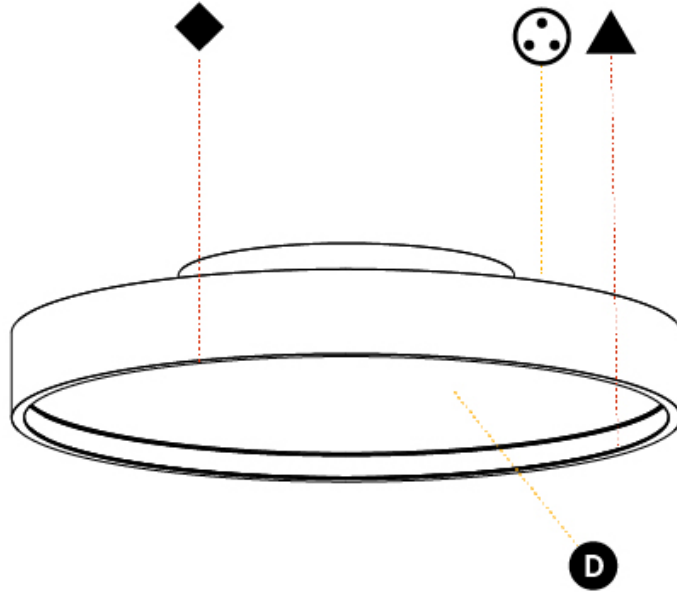

SIGN DIVA KORONA SURFACE

A3D096-

PROJECT _____

TYPE _____

SPECIFIER _____

QUANTITY _____

DATE _____