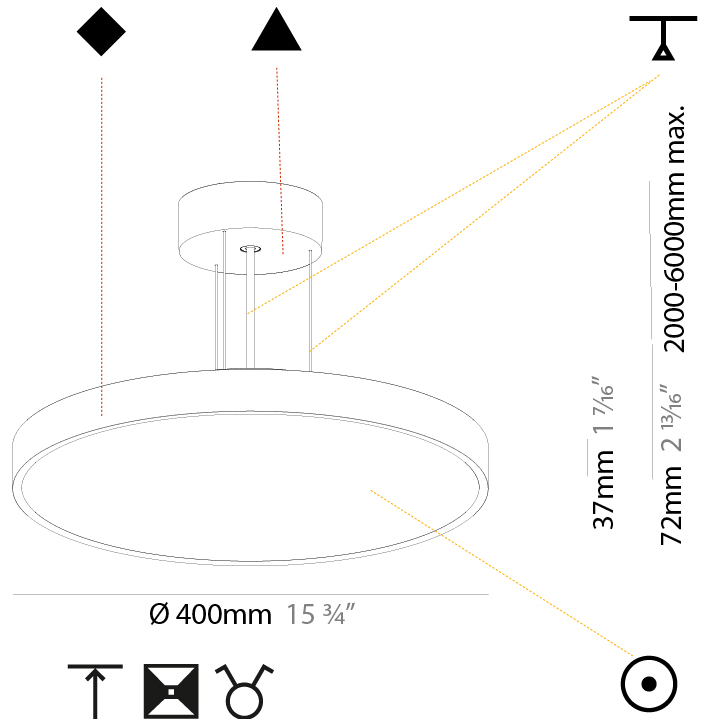

GENERAL

Series: Sign Diva
Subseries: Sign Diva
Brand: Prolicht
Division: Architectural
Mounting Type: Suspension
Mounting Location: Ceiling
Subcategory: Pendant

PHYSICAL

Shape: Round
Diameter (mm): 400
Diameter (in): 15 3/4
Height (mm): 72
Height (in): 2 13/16
Max. Overall Height (mm): 2072
Max. Overall Height (in): 81 9/16
Light Distribution: Direct / Indirect
Weight (kg): 3.398
Weight (lbs): 7.49
Diffuser: PMMA - Opal / Micro-Prism / Sparkling Secret / Vintage Industrial with Shine Ring
Fixture Finish: SSR / BKV / CWI / CRY / HAB / UFT / ITA / RUA / FTG / MYG / LOD / PUS / FRO / FUP / KIA / POP / BLS / SPG / MEY / GOH / GUM / CHC / COM / ABZ / JAG / OBR / MOS / ROR
Fixture Material: Extruded Aluminum / Steel
Cable Details: 2000mm or 6000mm Transparent Cable

ELECTRICAL

Lamp Type: LED (Zhaga Standard)
Input Wattage (W): 34.1
Total Output Wattage (W): 16 / 12
Dimming: Tri-Mode (Non-Dimming and Phase Dimming (120Vac only) and 0-10V Dimming)
Driver Included: Yes
Driver Location: Integrated
Driver Type: Constant Current - Universal
Driver Class: Class 2
Input Voltage (V): 120 - 277
Constant Current (MA): 500

LED

Color Temperature (°K): 2700 / 3000 / 3500 / 4000
Max. Delivered Lumen (lm): 2676 / 2651 / 2681 / 2736
CRI: >90 CRI
Lamp Life (hrs): 50000

OPTICAL

RATINGS AND CERTIFICATIONS

Certified By: Certified for North American Standards
IP rating: IP20

A