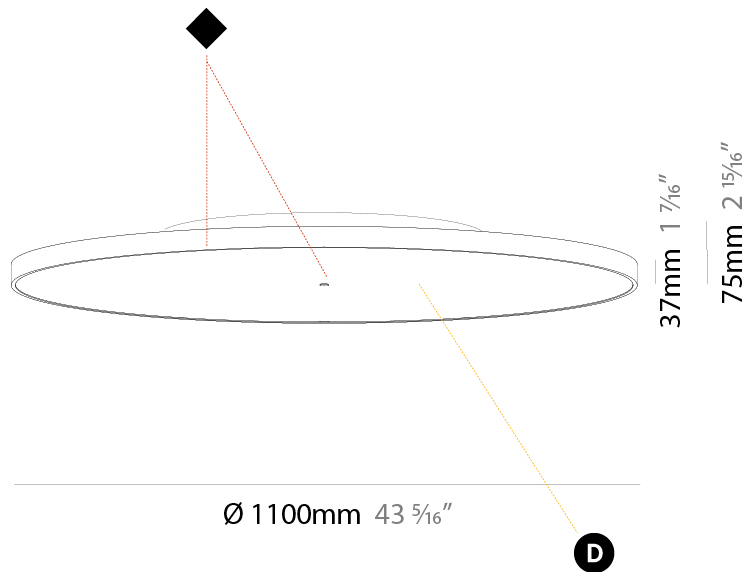

GENERAL

Series: Sign Diva
Subseries: Sign Diva
Brand: Prolicht
Division: Architectural
Mounting Type: Surface
Mounting Location: Ceiling
Subcategory: Ambient

PHYSICAL

Shape: Round
Diameter (mm): 1100
Diameter (in): 43 ⁵/₁₆"
Height (mm): 75
Height (in): 2 ¹⁵/₁₆"
Light Distribution: Direct
Weight (kg): 18.324
Weight (lbs): 40.397
Diffuser: PMMA - Opal/Micro-Prism/Sparkling Secret/Vintage Industrial with Shine Ring
Fixture Finish: SSR / BKV / CWI / CRY / HAB / UFT / ITA / RUA / FTG / MYG / LOD / PUS / FRO / FUP / KIA / POP / BLS / SPG / MEY / GOH / GUM / CHC / COM / ABZ / JAG / OBR / MOS / ROR
Fixture Material: Extruded Aluminum / Steel

ELECTRICAL

Lamp Type: LED (Zhaga Standard)
Input Wattage (W): 169.4
Total Output Wattage (W): 134
Dimming: Tri-Mode (Non-Dimming and Phase Dimming (120Vac only) and 0-10V Dimming)
Driver Included: Yes
Driver Location: Integrated
Driver Type: Constant Current - Universal
Driver Class: Class 2
Input Voltage (V): 120 - 277
Constant Current (MA): 600

LED

Color Temperature (°K): 3000 / 3500 / 4000
Max. Delivered Lumen (lm): 19520 / 19933 / 20340
CRI: >90 CRI
Lamp Life (hrs): 50000

OPTICAL

RATINGS AND CERTIFICATIONS

Certified By: Certified for North American Standards
IP rating: IP20