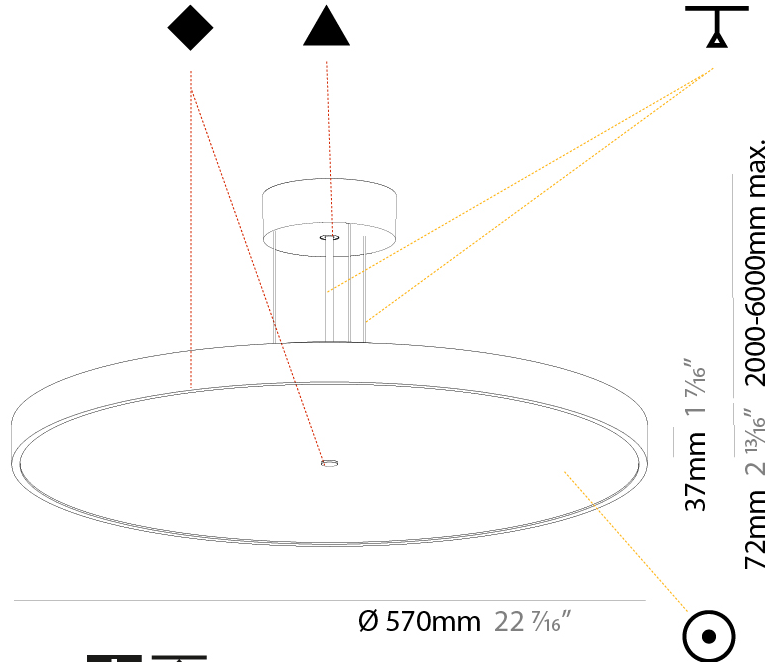

GENERAL

Series: Sign Diva
Subseries: Sign Diva
Brand: Prolicht
Division: Architectural
Mounting Type: Suspension
Mounting Location: Ceiling
Subcategory: Pendant

PHYSICAL

Shape: Round
Diameter (mm): 570
Diameter (in): 22 7/16
Height (mm): 72
Height (in): 2 13/16
Max. Overall Height (mm): 6072
Max. Overall Height (in): 239 1/16
Light Distribution: Direct
Weight (kg): 7.802
Weight (lbs): 17.2

Diffuser: [PMMA - Opal / Micro-Prism / Sparkling Secret / Vintage Industrial with Shine Ring](#)
Fixture Finish: [SSR / BKV / CWI / CRY / HAB / UFT / ITA / RUA / FTG / MYG / LOD / PUS / FRO / FUP / KIA / POP / BLS / SPG / MEY / GOH / GUM / CHC / COM / ABZ / JAG / OBR / MOS / ROR](#)
Fixture Material: [Extruded Aluminum / Steel](#)
Cable Details: [2000mm or 6000mm Transparent Cable](#)

ELECTRICAL

Lamp Type: LED (Zhaga Standard)
Input Wattage (W): 58.3
Total Output Wattage (W): 53
Dimming: [Tri-Mode (Non-Dimming and Phase Dimming (120Vac only) and 0-10V Dimming)](#)
Driver Included: Yes
Driver Location: Integrated
Driver Type: Constant Current - Universal
Driver Class: Class 2
Input Voltage (V): 120 - 277
Constant Current (MA): 350

LED

Color Temperature (°K): [2700 / 3000 / 3500 / 4000](#)
Max. Delivered Lumen (lm): 5060 / 6120 / 6233 / 6360
CRI: >90 CRI
Lamp Life (hrs): 50000

OPTICAL

RATINGS AND CERTIFICATIONS

Certified By: Certified for North American Standards
IP rating: IP20

PROJECT
TYPE
SPECIFIER
QUANTITY
DATE