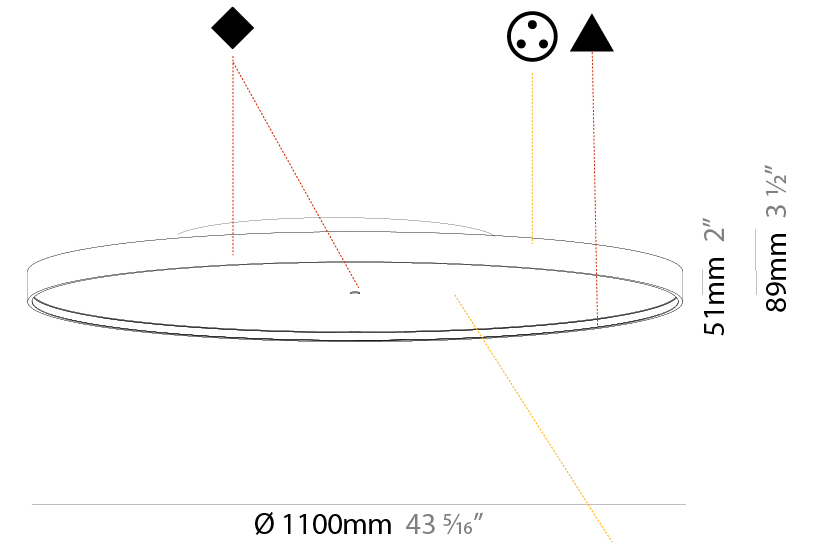

GENERAL

Series: Sign Diva
Subseries: Sign Diva Korona
Brand: Prolicht
Division: Architectural
Mounting Type: Surface
Mounting Location: Ceiling
Subcategory: Ambient

PHYSICAL

Shape: Round
Diameter (mm): 1100
Diameter (in): 43 ⁵/₁₆"
Height (mm): 89
Height (in): 3 ¹/₂"
Light Distribution: Direct / Indirect
Weight (kg): 18.901
Weight (lbs): 41.67
Diffuser: Direct - PMMA - Opal/Micro-Prism/Sparkling Secret/Vintage Industrial / Indirect - White/Yellow/Orange/Red/Blue/Green
Fixture Finish: SSR / BKV / CWI / CRY / HAB / UFT / ITA / RUA / FTG / MYG / LOD / PUS / FRO / FUP / KIA / POP / BLS / SPG / MEY / GOH / GUM / CHC / COM / ABZ / JAG / OBR / MOS / ROR
Fixture Material: Extruded Aluminum / Steel

ELECTRICAL

Lamp Type: LED (Zhaga Standard)
Input Wattage (W): 169.4
Total Output Wattage (W): 134
Dimming: Tri-Mode (Non-Dimming and Phase Dimming (120Vac only) and 0-10V Dimming)
Driver Included: Yes
Driver Location: Integrated
Driver Type: Constant Current - Universal
Driver Class: Class 2
Input Voltage (V): 120 - 277
Constant Current (MA): 600

LED

Color Temperature (°K): 3000 / 3500 / 4000
Max. Delivered Lumen (lm): 19520 / 19933 / 20340
CRI: >90 CRI
Lamp Life (hrs): 50000

OPTICAL

RATINGS AND CERTIFICATIONS

Certified By: Certified for North American Standards
IP rating: IP20