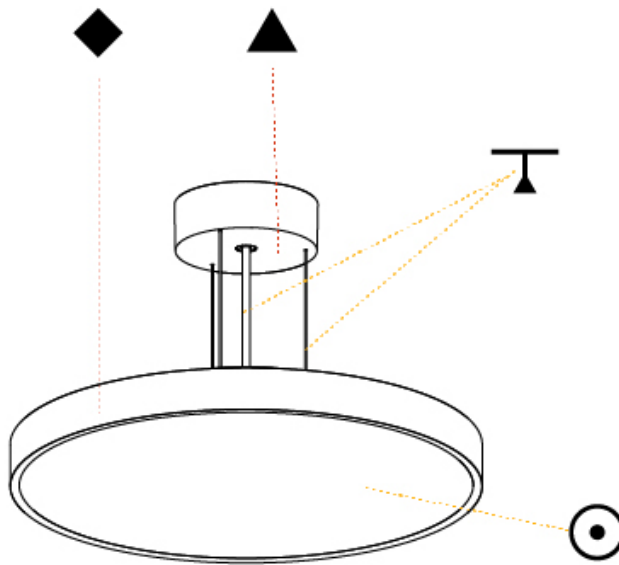

SIGN DIVA SUSPENSION

A300002-

PROJECT _____

TYPE _____

SPECIFIER _____

QUANTITY _____

DATE _____

A