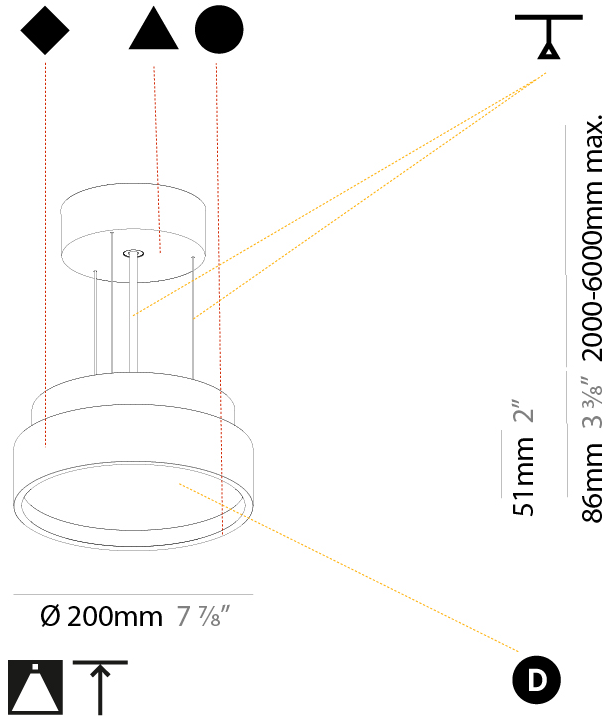

GENERAL

Series: Sign Diva
Subseries: Sign Diva Korona
Brand: Prolicht
Division: Architectural
Mounting Type: Suspension
Mounting Location: Ceiling
Subcategory: Pendant

PHYSICAL

Shape: Round
Diameter (mm): 200
Diameter (in): 7 7/8
Height (mm): 86
Height (in): 3 3/8
Light Distribution: Direct
Weight (kg): 1.873
Weight (lbs): 4.129
Diffuser: PMMA - Opal / Micro-Prism / Sparkling Secret / Vintage Industrial
Fixture Finish: SSR / BKV / CWI / CRY / HAB / UFT / ITA / RUA / FTG / MYG / LOD / PUS / FRO / FUP / KIA / POP / BLS / SPG / MEY / GOH / GUM / CHC / COM / ABZ / JAG / OBR / MOS / ROR
Fixture Material: Extruded Aluminum / Steel
Cable Details: 2,000mm/78 3/4" or 6,000mm/236 1/4" Transparent Cable

ELECTRICAL

Lamp Type: LED (Zhaga Standard)
Input Wattage (W): 10
Total Output Wattage (W): 11
Dimming: Tri-Mode (Non-Dimming and Phase Dimming (120Vac only) and 0-10V Dimming)
Driver Included: Yes
Driver Location: Integrated
Driver Type: Constant Current - Universal
Driver Class: Class 2
Input Voltage (V): 120 - 277
Constant Current (MA): 350

LED

Color Temperature (°K): 2700 / 3000 / 3500 / 4000
Max. Delivered Lumen (lm): 836 / 895 / 903 / 921
Nominal Lumen (lm): 1280 / 1370 / 1382 / 1410
CRI: >90 CRI
Lamp Life (hrs): 50000

OPTICAL

RATINGS AND CERTIFICATIONS

Certified By: Certified for North American Standards
IP rating: IP20