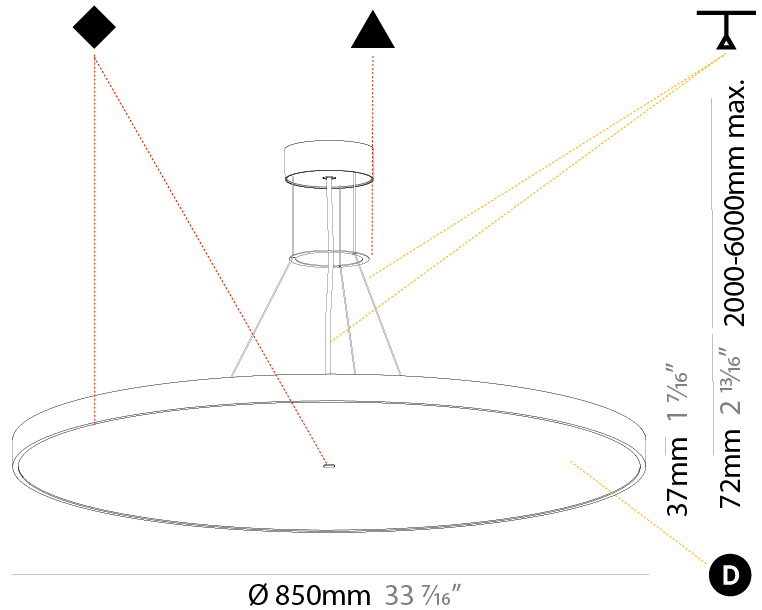

GENERAL

Series: Sign Diva
Subseries: Sign Diva
Brand: Prolicht
Division: Architectural
Mounting Type: Suspension
Mounting Location: Ceiling
Subcategory: Pendant

PHYSICAL

Shape: Round
Diameter (mm): 850
Diameter (in): 33 7/16
Height (mm): 72
Height (in): 2 13/16
Max. Overall Height (mm): 6072
Max. Overall Height (in): 239 1/16
Light Distribution: Direct
Weight (kg): 14.005
Weight (lbs): 30.88
Diffuser: PMMA - Opal / Micro-Prism / Sparkling Secret / Vintage Industrial
Fixture Finish: SSR / BKV / CWI / CRY / HAB / UFT / ITA / RUA / FTG / MYG / LOD / PUS / FRO / FUP / KIA / POP / BLS / SPG / MEY / GOH / GUM / CHC / COM / ABZ / JAG / OBR / MOS / ROR
Fixture Material: Extruded Aluminum / Steel
Cable Details: 2000mm or 6000mm Transparent Cable

ELECTRICAL

Lamp Type: LED (Zhaga Standard)
Input Wattage (W): 96.8
Total Output Wattage (W): 76.8
Dimming: Tri-Mode (Non-Dimming and Phase Dimming (120Vac only) and 0-10V Dimming)
Driver Included: Yes
Driver Location: Integrated
Driver Type: Constant Current - Universal
Driver Class: Class 2
Input Voltage (V): 120 - 277
Constant Current (MA): 600

LED

Color Temperature (°K): 2700 / 3000 / 3500 / 4000
Max. Delivered Lumen (lm): 7960 / 9950 / 10153 / 10360
CRI: >90 CRI
Lamp Life (hrs): 50000

OPTICAL

RATINGS AND CERTIFICATIONS

Certified By: Certified for North American Standards
IP rating: IP20