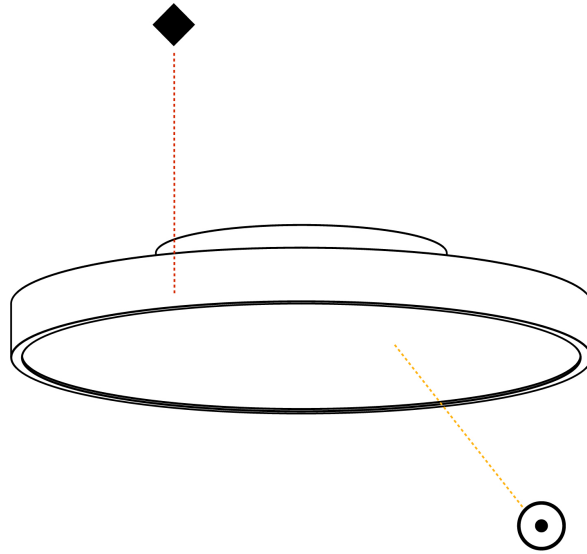

A3D086-

PROJECT

TYPE

SPECIFIER

QUANTITY

DATE

A