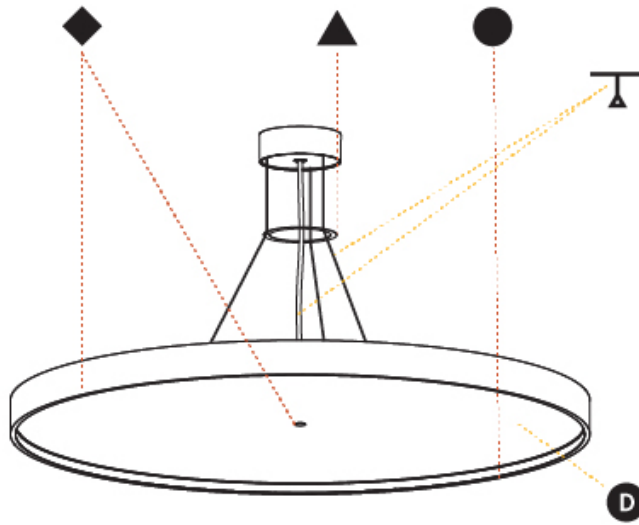

SIGN DIVA KORONA SUSPENSION

A300016-

PROJECT _____

TYPE _____

SPECIFIER _____

QUANTITY _____

DATE _____

A