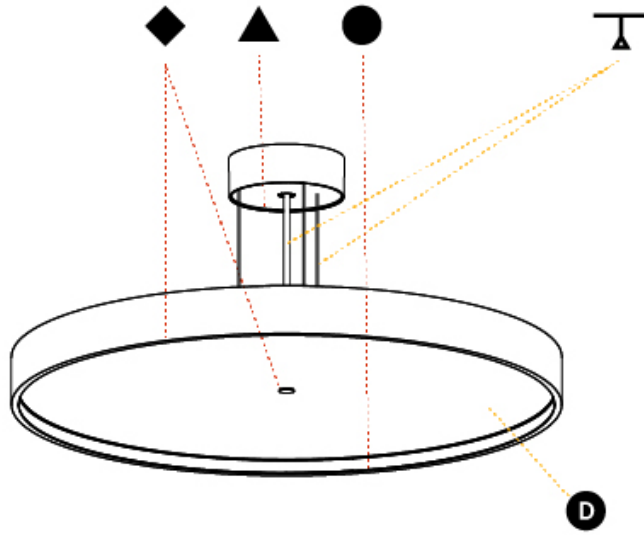

SIGN DIVA KORONA SUSPENSION

A300014-

PROJECT

TYPE

SPECIFIER

QUANTITY

DATE

A