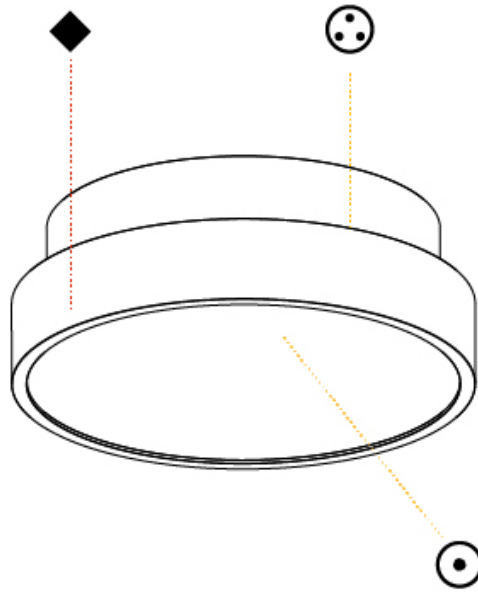

SIGN DIVA SURFACE

A3D090-

PROJECT	_____
TYPE	_____
SPECIFIER	_____
QUANTITY	_____
DATE	_____