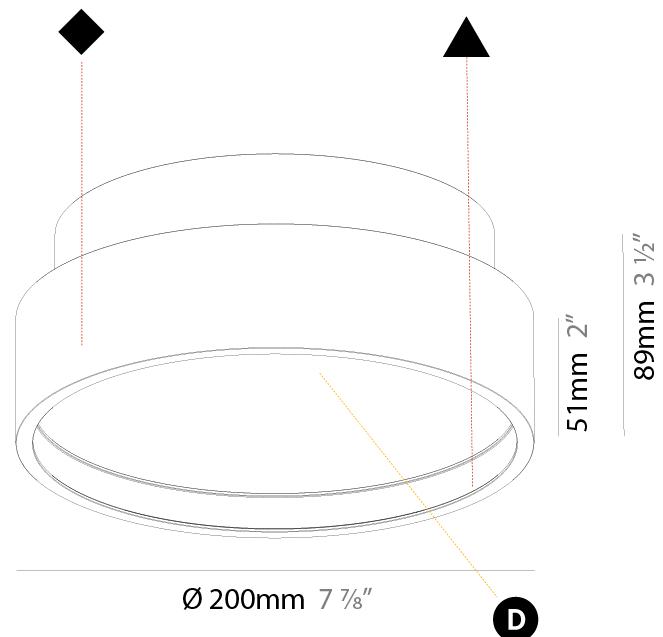

1. To build a product code in our configurator select the specify button on the base model # product page
2. To build a manual product code on this datasheet choose from the options listed below in blue font and add the suffix to the base model #

GENERAL

Series: Sign Diva
Subseries: Sign Diva Korona
Brand: Prolicht
Division: Architectural
Mounting Type: Surface
Mounting Location: Ceiling
Subcategory: Ambient

PHYSICAL

Shape: Round
Diameter (mm): 200
Diameter (in): 7 7/8
Height (mm): 89
Height (in): 3 1/2
Light Distribution: Direct
Weight (kg): 1.263
Weight (lbs): 2.784
Diffuser: PMMA - Opal/Micro-Prism/Sparkling Secret/Vintage Industrial
Fixture Finish: SSR / BKV / CWI / CRY / HAB / UFT / ITA / RUA / FTG / MYG / LOD / PUS / FRO / FUP / KIA / POP / BLS / SPG / MEY / GOH / GUM / CHC / COM / ABZ / JAG / OBR / MOS / ROR
Fixture Material: Extruded Aluminum / Steel

ELECTRICAL

Lamp Type: LED (Zhaga Standard)
Input Wattage (W): 12.1
Total Output Wattage (W): 11
Dimming: Tri-Mode (Non-Dimming and Phase Dimming (120Vac only) and 0-10V Dimming)
Driver Included: Yes
Driver Location: Integrated
Driver Type: Constant Current - Universal
Driver Class: Class 2
Input Voltage (V): 120 - 277
Constant Current (MA): 350

LED

Color Temperature (°K): 3000 / 3500 / 4000
Max. Delivered Lumen (lm): 1040 / 1054 / 1080
CRI: >90 CRI
Lamp Life (hrs): 50000

OPTICAL

RATINGS AND CERTIFICATIONS

Certified By: Certified for North American Standards
IP rating: IP20